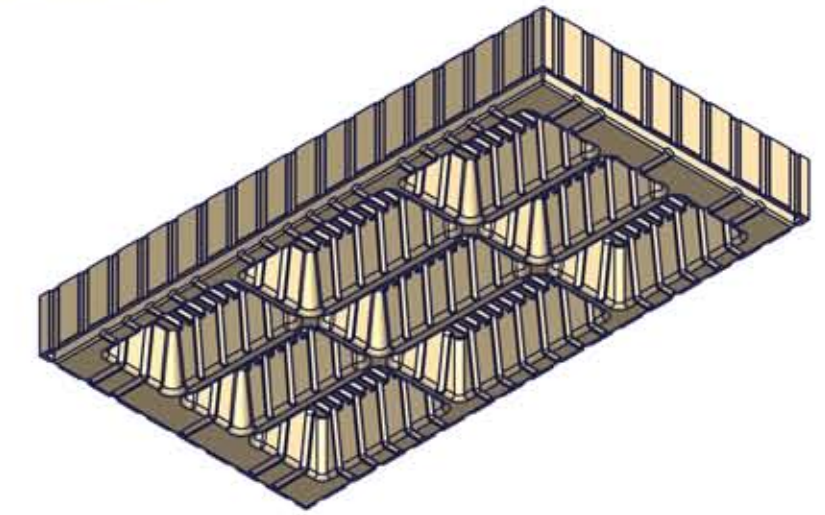

Parting Line

SCALE: .04
 QTY. PER ASSY: xx
 TOL ±: 1/4"
 MAT'L:
 Polyethylene

Capacity: 2300 lbs
 Shot Weight: 340 lbs

BREAK ALL SHARP EDGES

Part Name:
 5' x 10' Poly Dock

Sheet 1