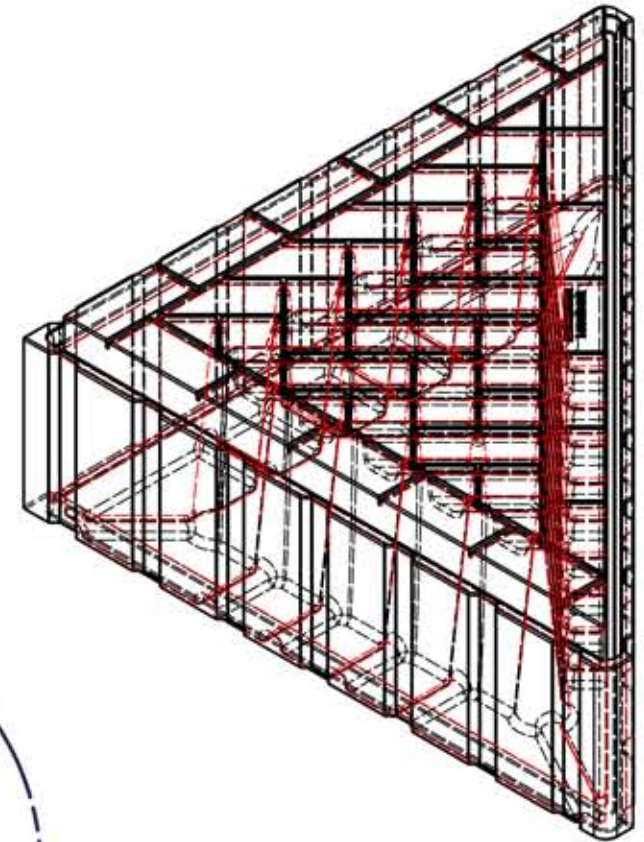

Polyethylene Shell  
 Corner Weight Capacity 225lbs with 8" freeboard.

DETAIL D  
 SCALE 0.12 : 1

**POLYDOCK**  
 PRODUCTS

Part Name:  
 Poly Dock 4' Corner

Sheet: 1