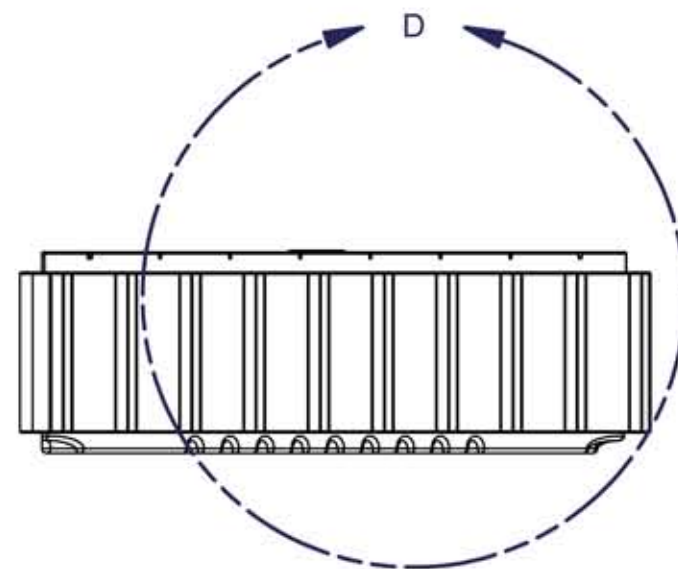

Polyethylene Shell  
 Corner Weight Capacity 225lbs with 8" freeboard.

DETAIL D  
 SCALE 0.12 : 1

**POLYDOCK**  
 PRODUCTS

Part Name:  
 Poly Dock 4' Corner

Sheet: 1