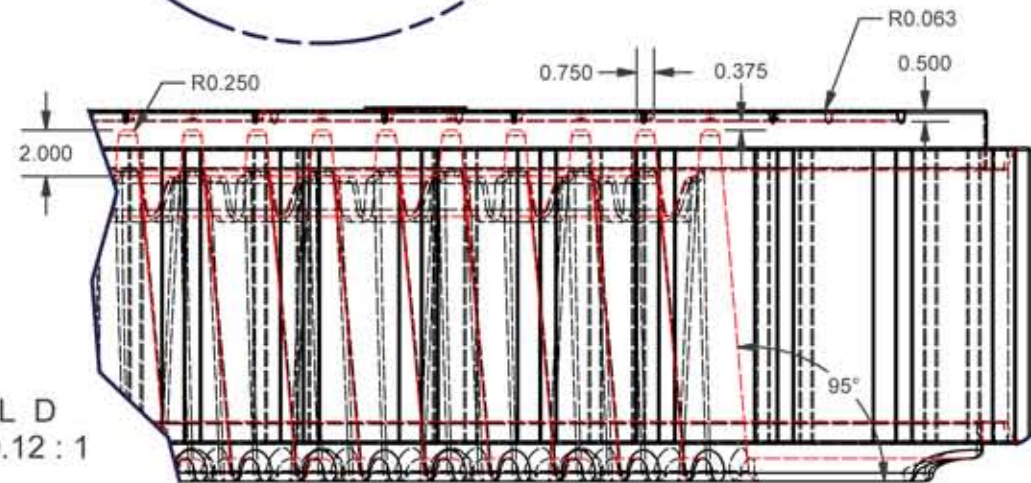

Polyethylene Shell  
 Corner Weight Capacity 225lbs with 8" freeboard.

DETAIL D  
 SCALE 0.12 : 1

**POLYDOCK**  
 PRODUCTS

Part Name:  
 Poly Dock 4' Corner

Sheet: 1